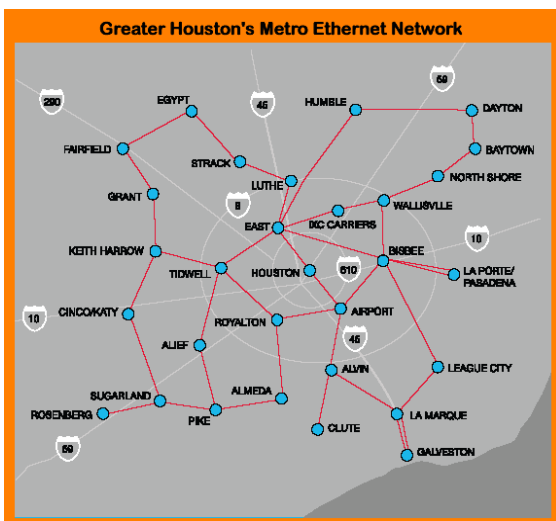

The Metro Network

Ethernet is the most widely deployed network technology in the world. Enterprise users and telecommunications carriers turn to Ethernet as a platform for the convergence of Internet, data, voice and video. It addresses a wide range of needs, including Layer 2 networking, Dedicated Internet Access, and IP VPN access.

The Layer 2 Communications Metro Ethernet network offers reliable data transmission today, yet is agile enough to address tomorrow's network design requirements.

In the Houston metro area, Layer 2 Communications Business Services has over 6,200 miles of existing Ethernet enabled optical fiber cable plant and that network grows daily. From The Woodlands to Galveston, and from Katy to Baytown, Layer 2 Communications Business Services has Houston covered.

The power of the network is not just in the fiber, but in the many paths to each destination. The redundancy of our network makes sure you get the best service possible.